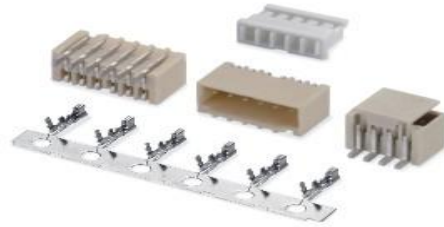

✓ A1252

✓ C3030

✓ A1201

✓ D2555

具有超强的抗老化，有效辅助设备拥有更长的寿命，连接牢固稳定不易脱落。
With super aging resistance, the effective auxiliary equipment has a longer life, and the connection is firm and stable, not easy to fall off.