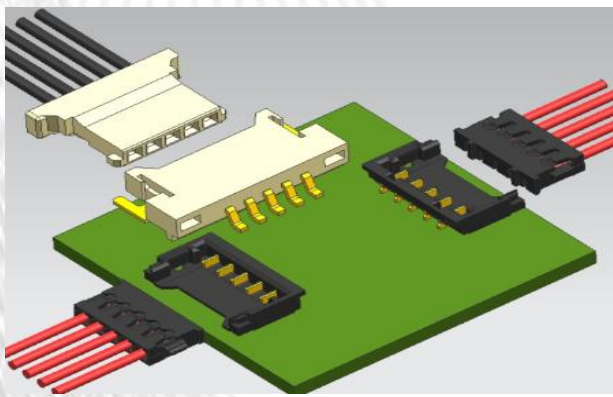

公司简介 COMPANY PROFILE

东莞市蓝雁电子有限公司创立于2010年，位于东莞市虎门镇，国家高新技术企业，并获得多项产品专利（包含发明专利和实用新型）

我们专注于电子连接器行业，是一家集产品开发设计，生产，销售为一体的高新技术企业。产品主要有线对板、线对线、板对板等连接器和定制线束。

2025

[Http://www.ldzyconn.com](http://www.ldzyconn.com)